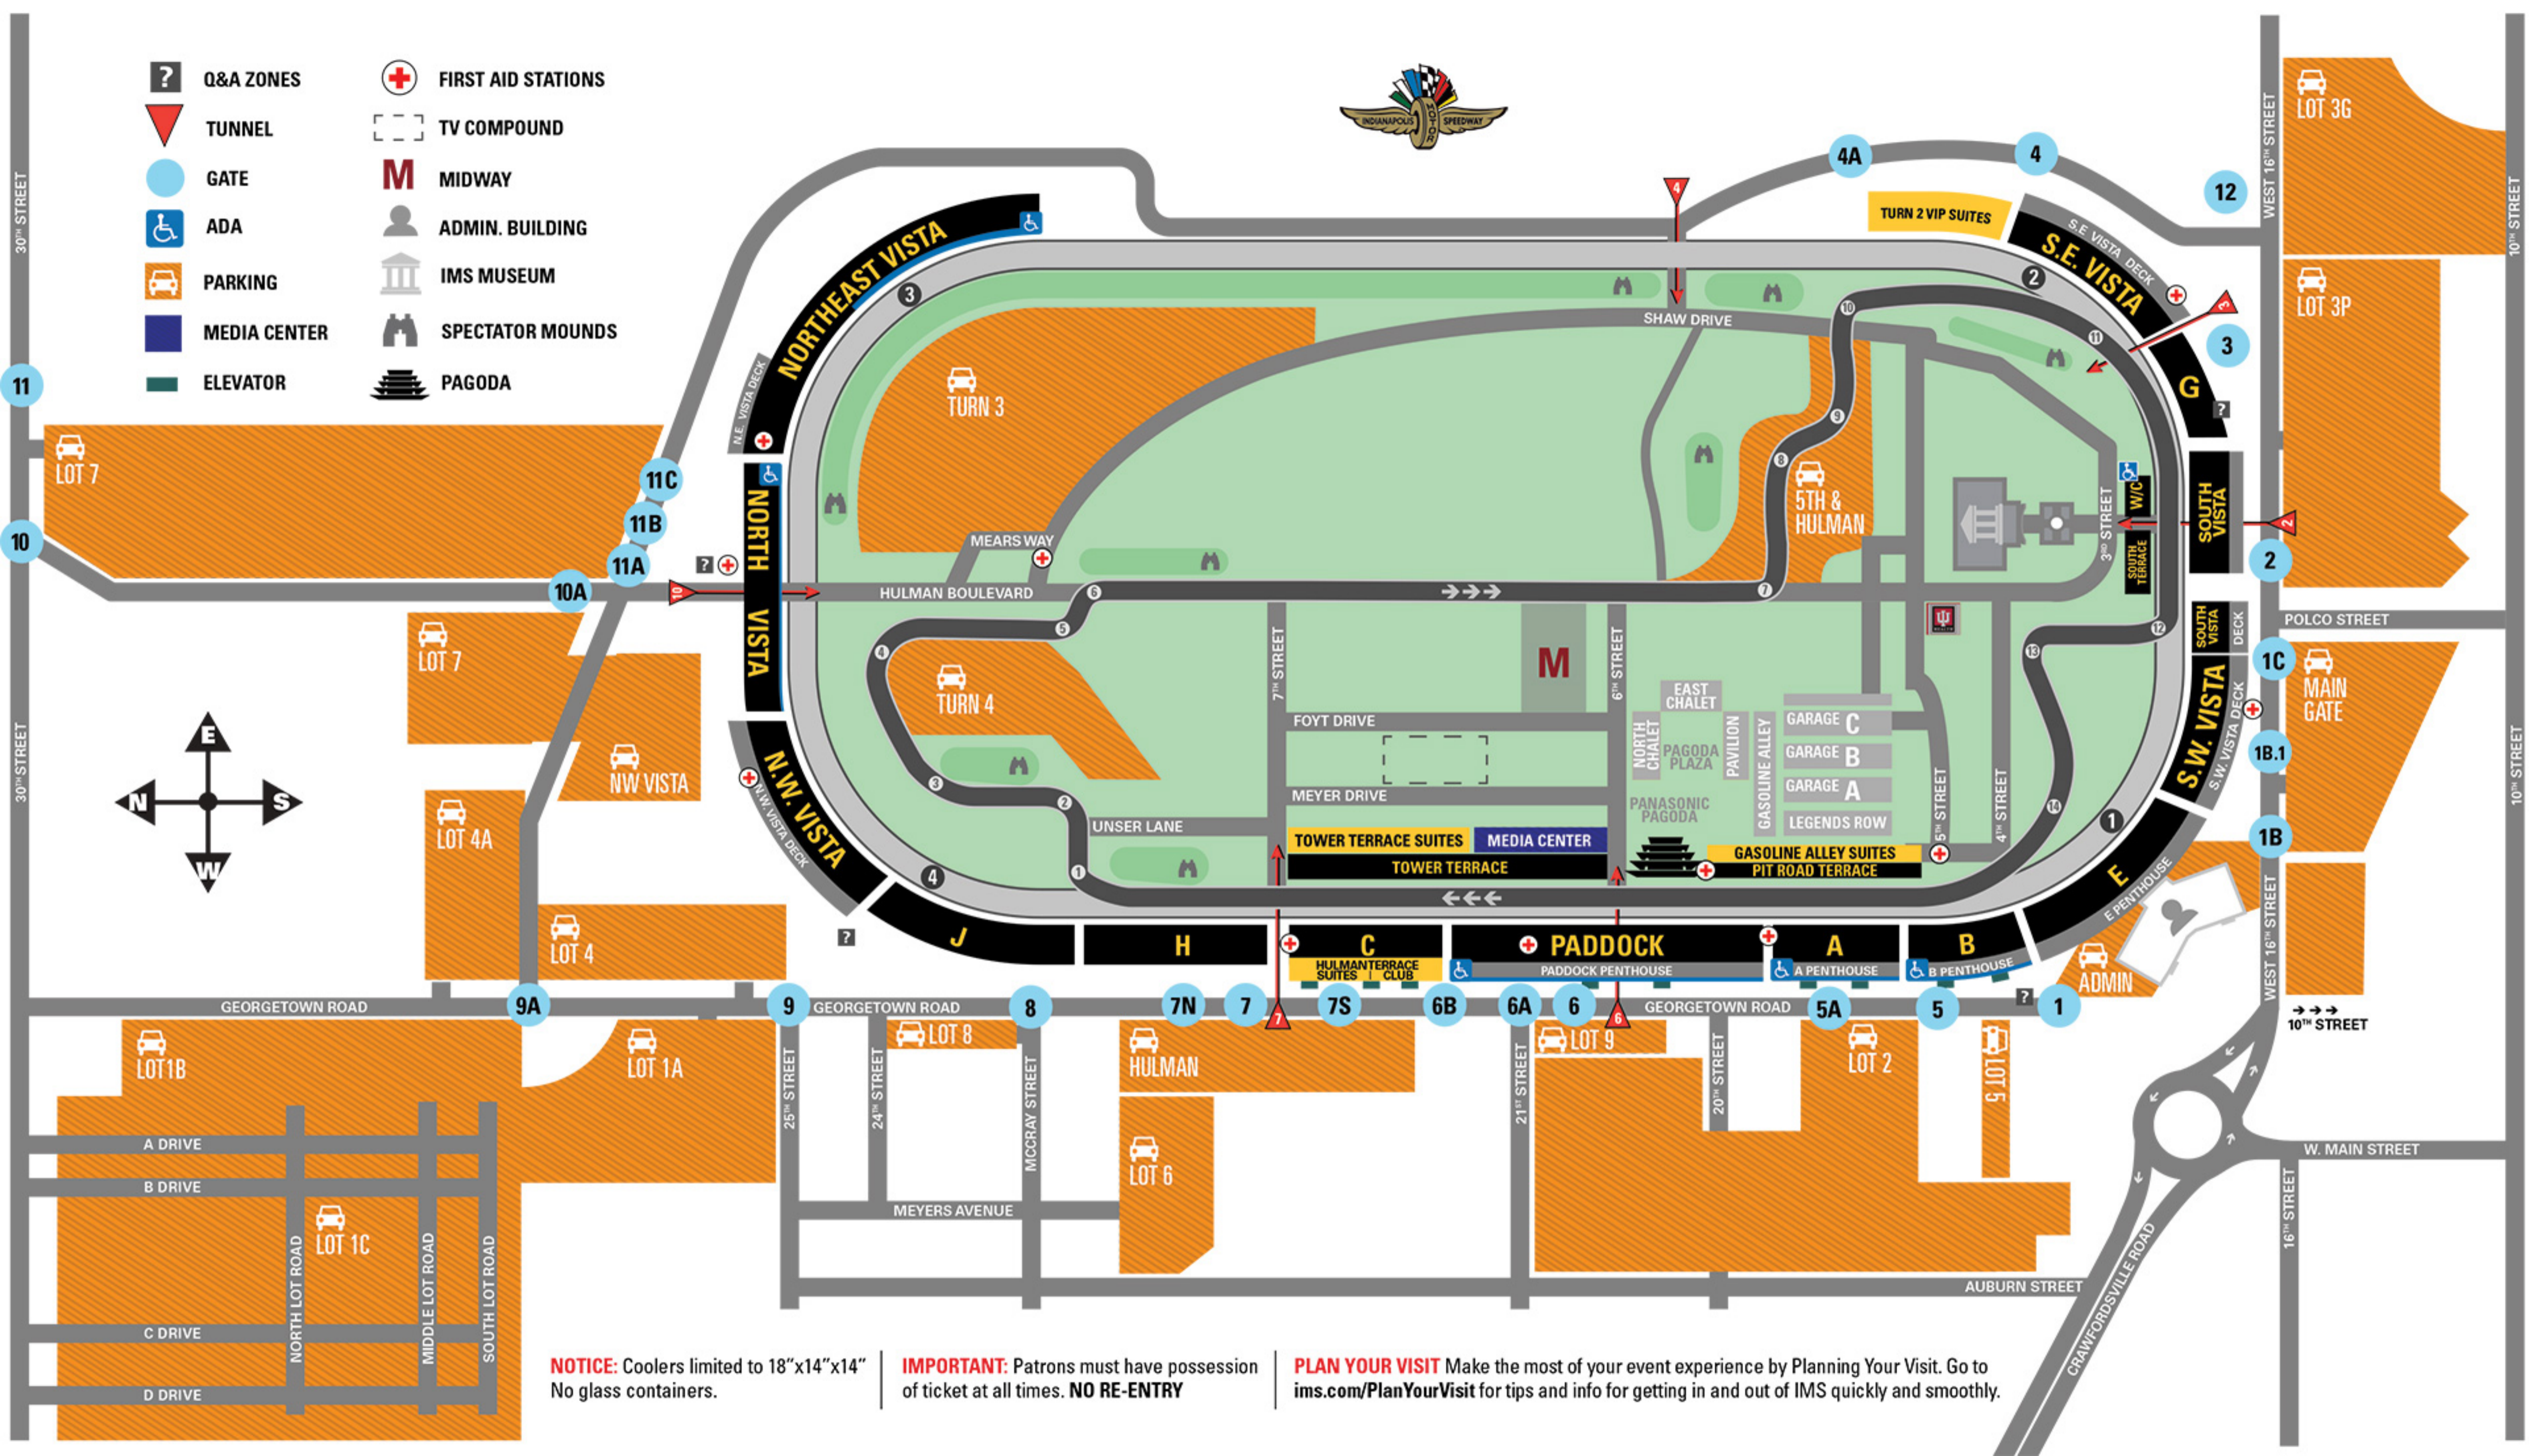

- Q&A ZONES
- TUNNEL
- GATE
- ADA
- PARKING
- MEDIA CENTER
- ELEVATOR
- FIRST AID STATIONS
- TV COMPOUND
- MIDWAY
- ADMIN. BUILDING
- IMS MUSEUM
- SPECTATOR MOUNDS
- PAGODA

**NOTICE:** Coolers limited to 18"x14"x14"  
No glass containers.

**IMPORTANT:** Patrons must have possession  
of ticket at all times. **NO RE-ENTRY**

**PLAN YOUR VISIT** Make the most of your event experience by Planning Your Visit. Go to [ims.com/PlanYourVisit](https://www.ims.com/PlanYourVisit) for tips and info for getting in and out of IMS quickly and smoothly.