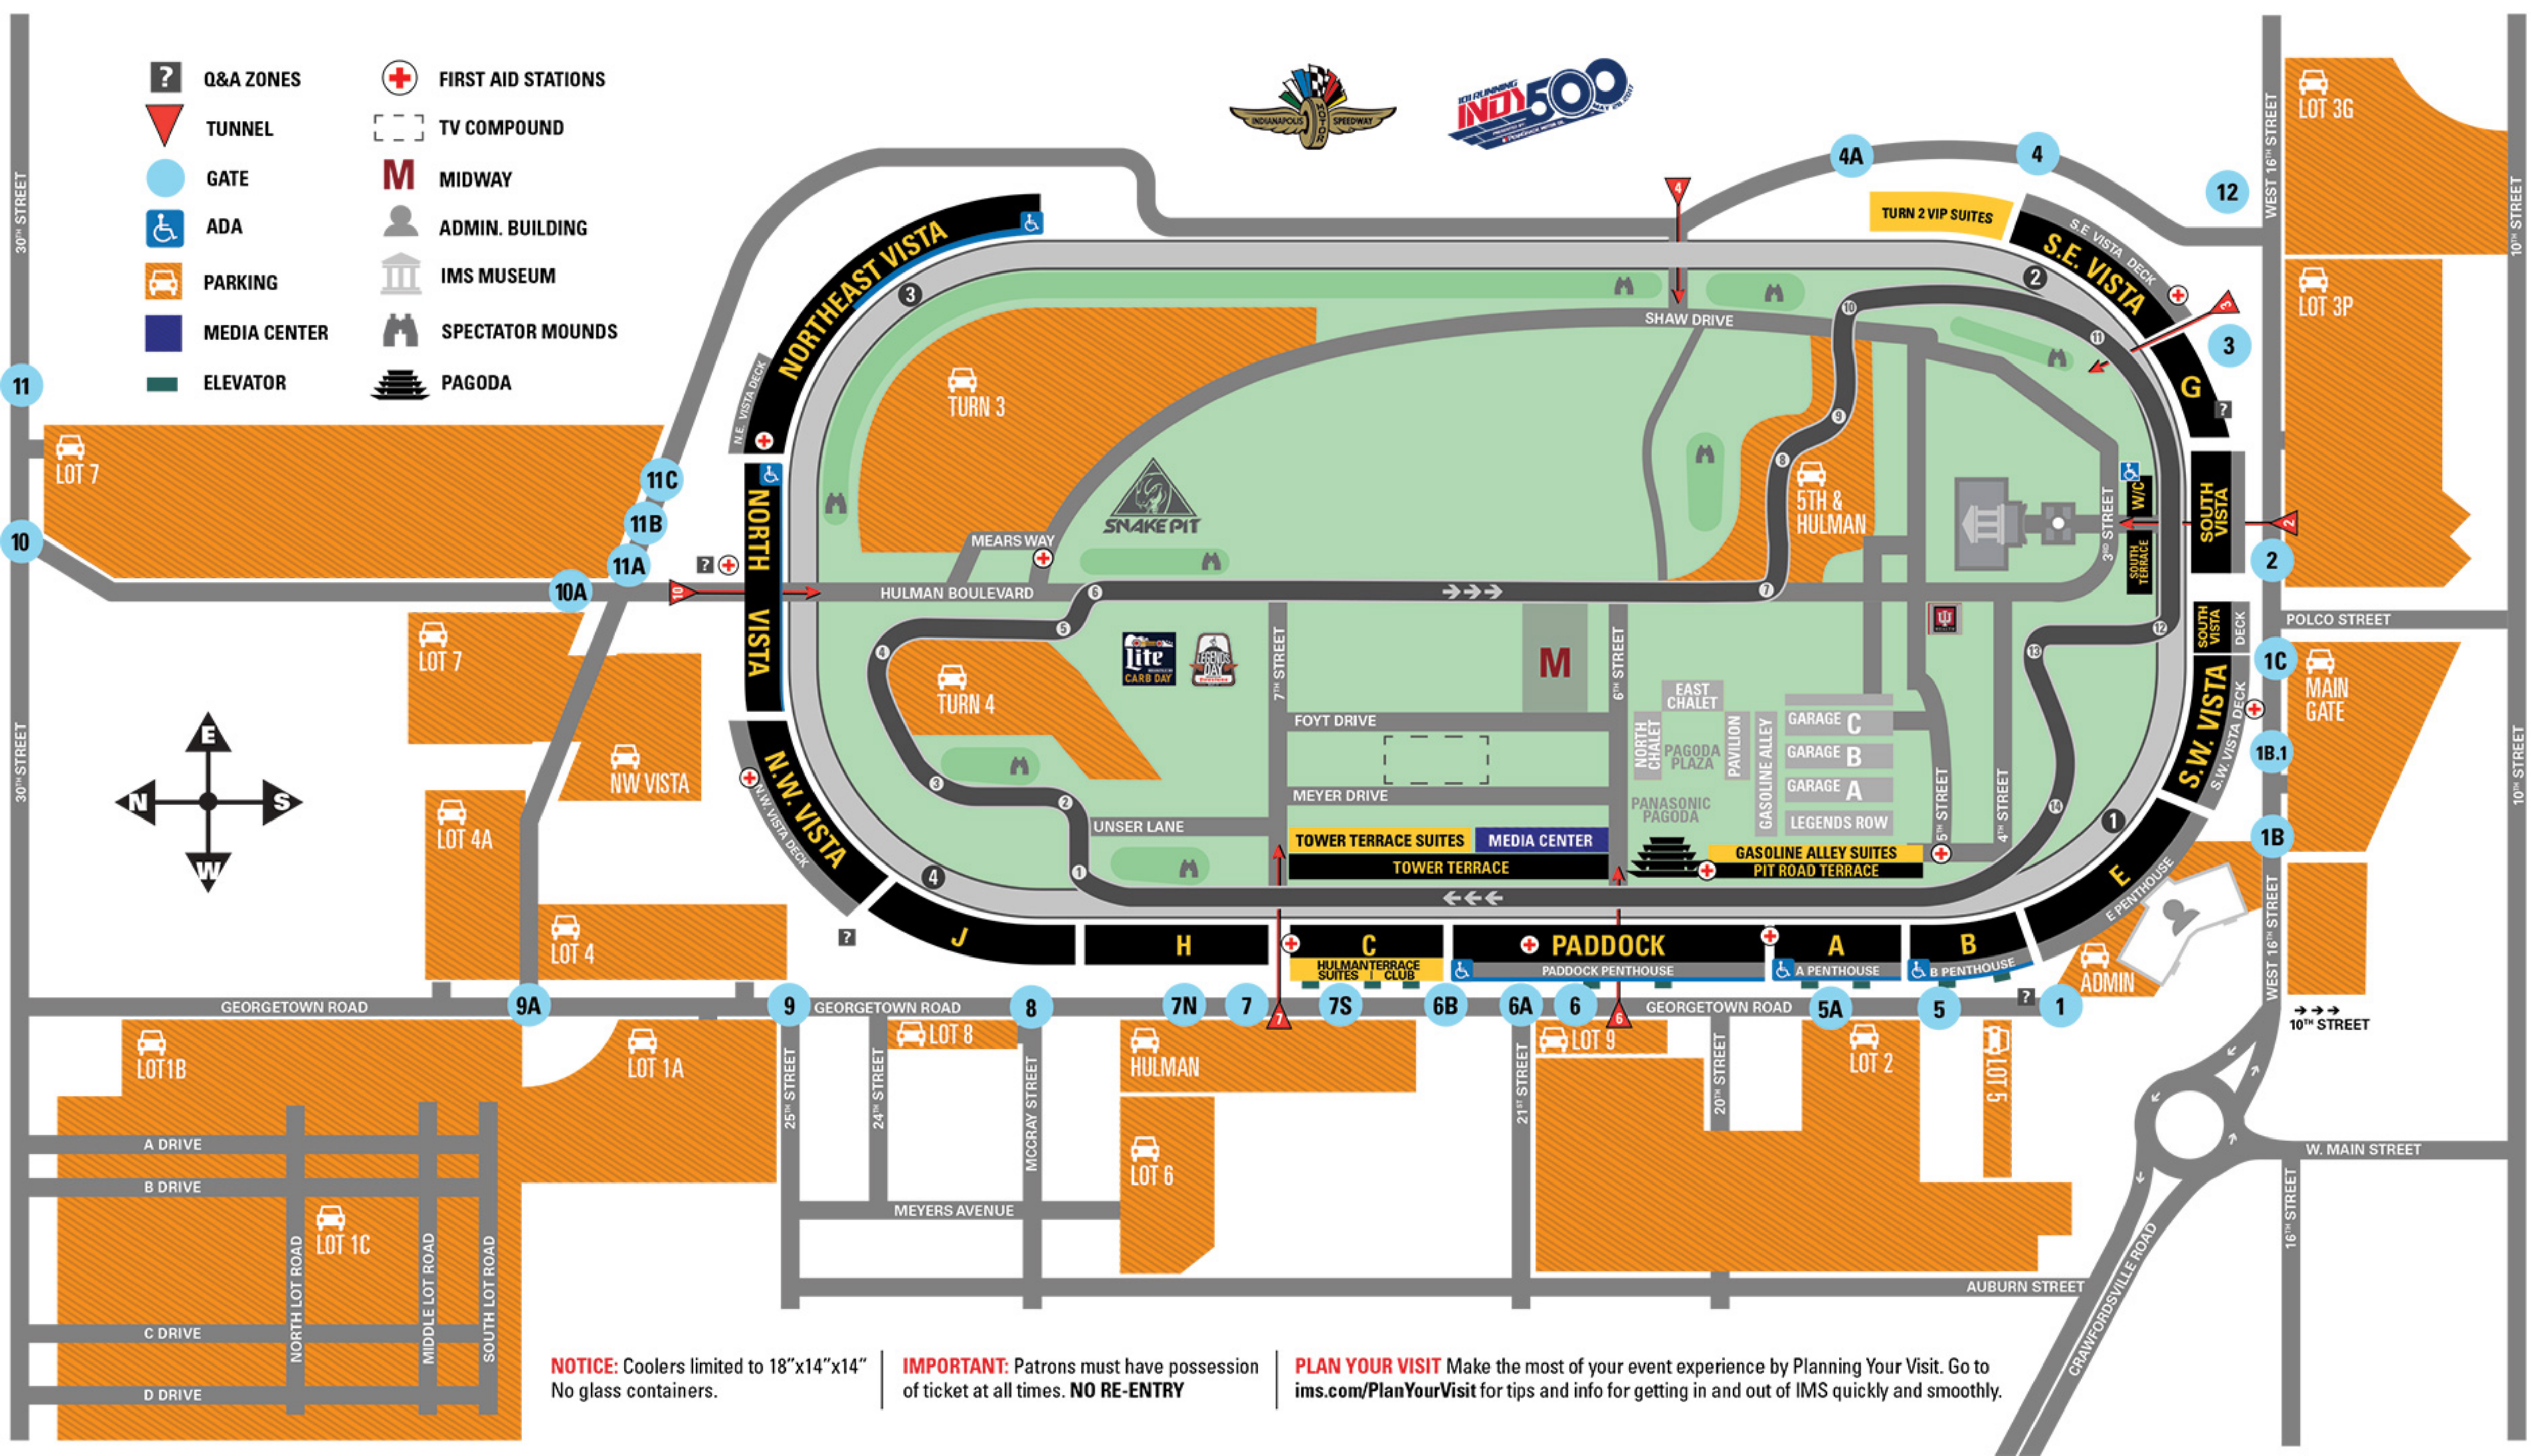

- Q&A ZONES
- TUNNEL
- GATE
- ADA
- PARKING
- MEDIA CENTER
- ELEVATOR
- FIRST AID STATIONS
- TV COMPOUND
- MIDWAY
- ADMIN. BUILDING
- IMS MUSEUM
- SPECTATOR MOUNDS
- PAGODA

NOTICE: Coolers limited to 18"x14"x14"
No glass containers.

IMPORTANT: Patrons must have possession
of ticket at all times. **NO RE-ENTRY**

PLAN YOUR VISIT Make the most of your event experience by Planning Your Visit. Go to [ims.com/PlanYourVisit](https://www.ims.com/PlanYourVisit) for tips and info for getting in and out of IMS quickly and smoothly.