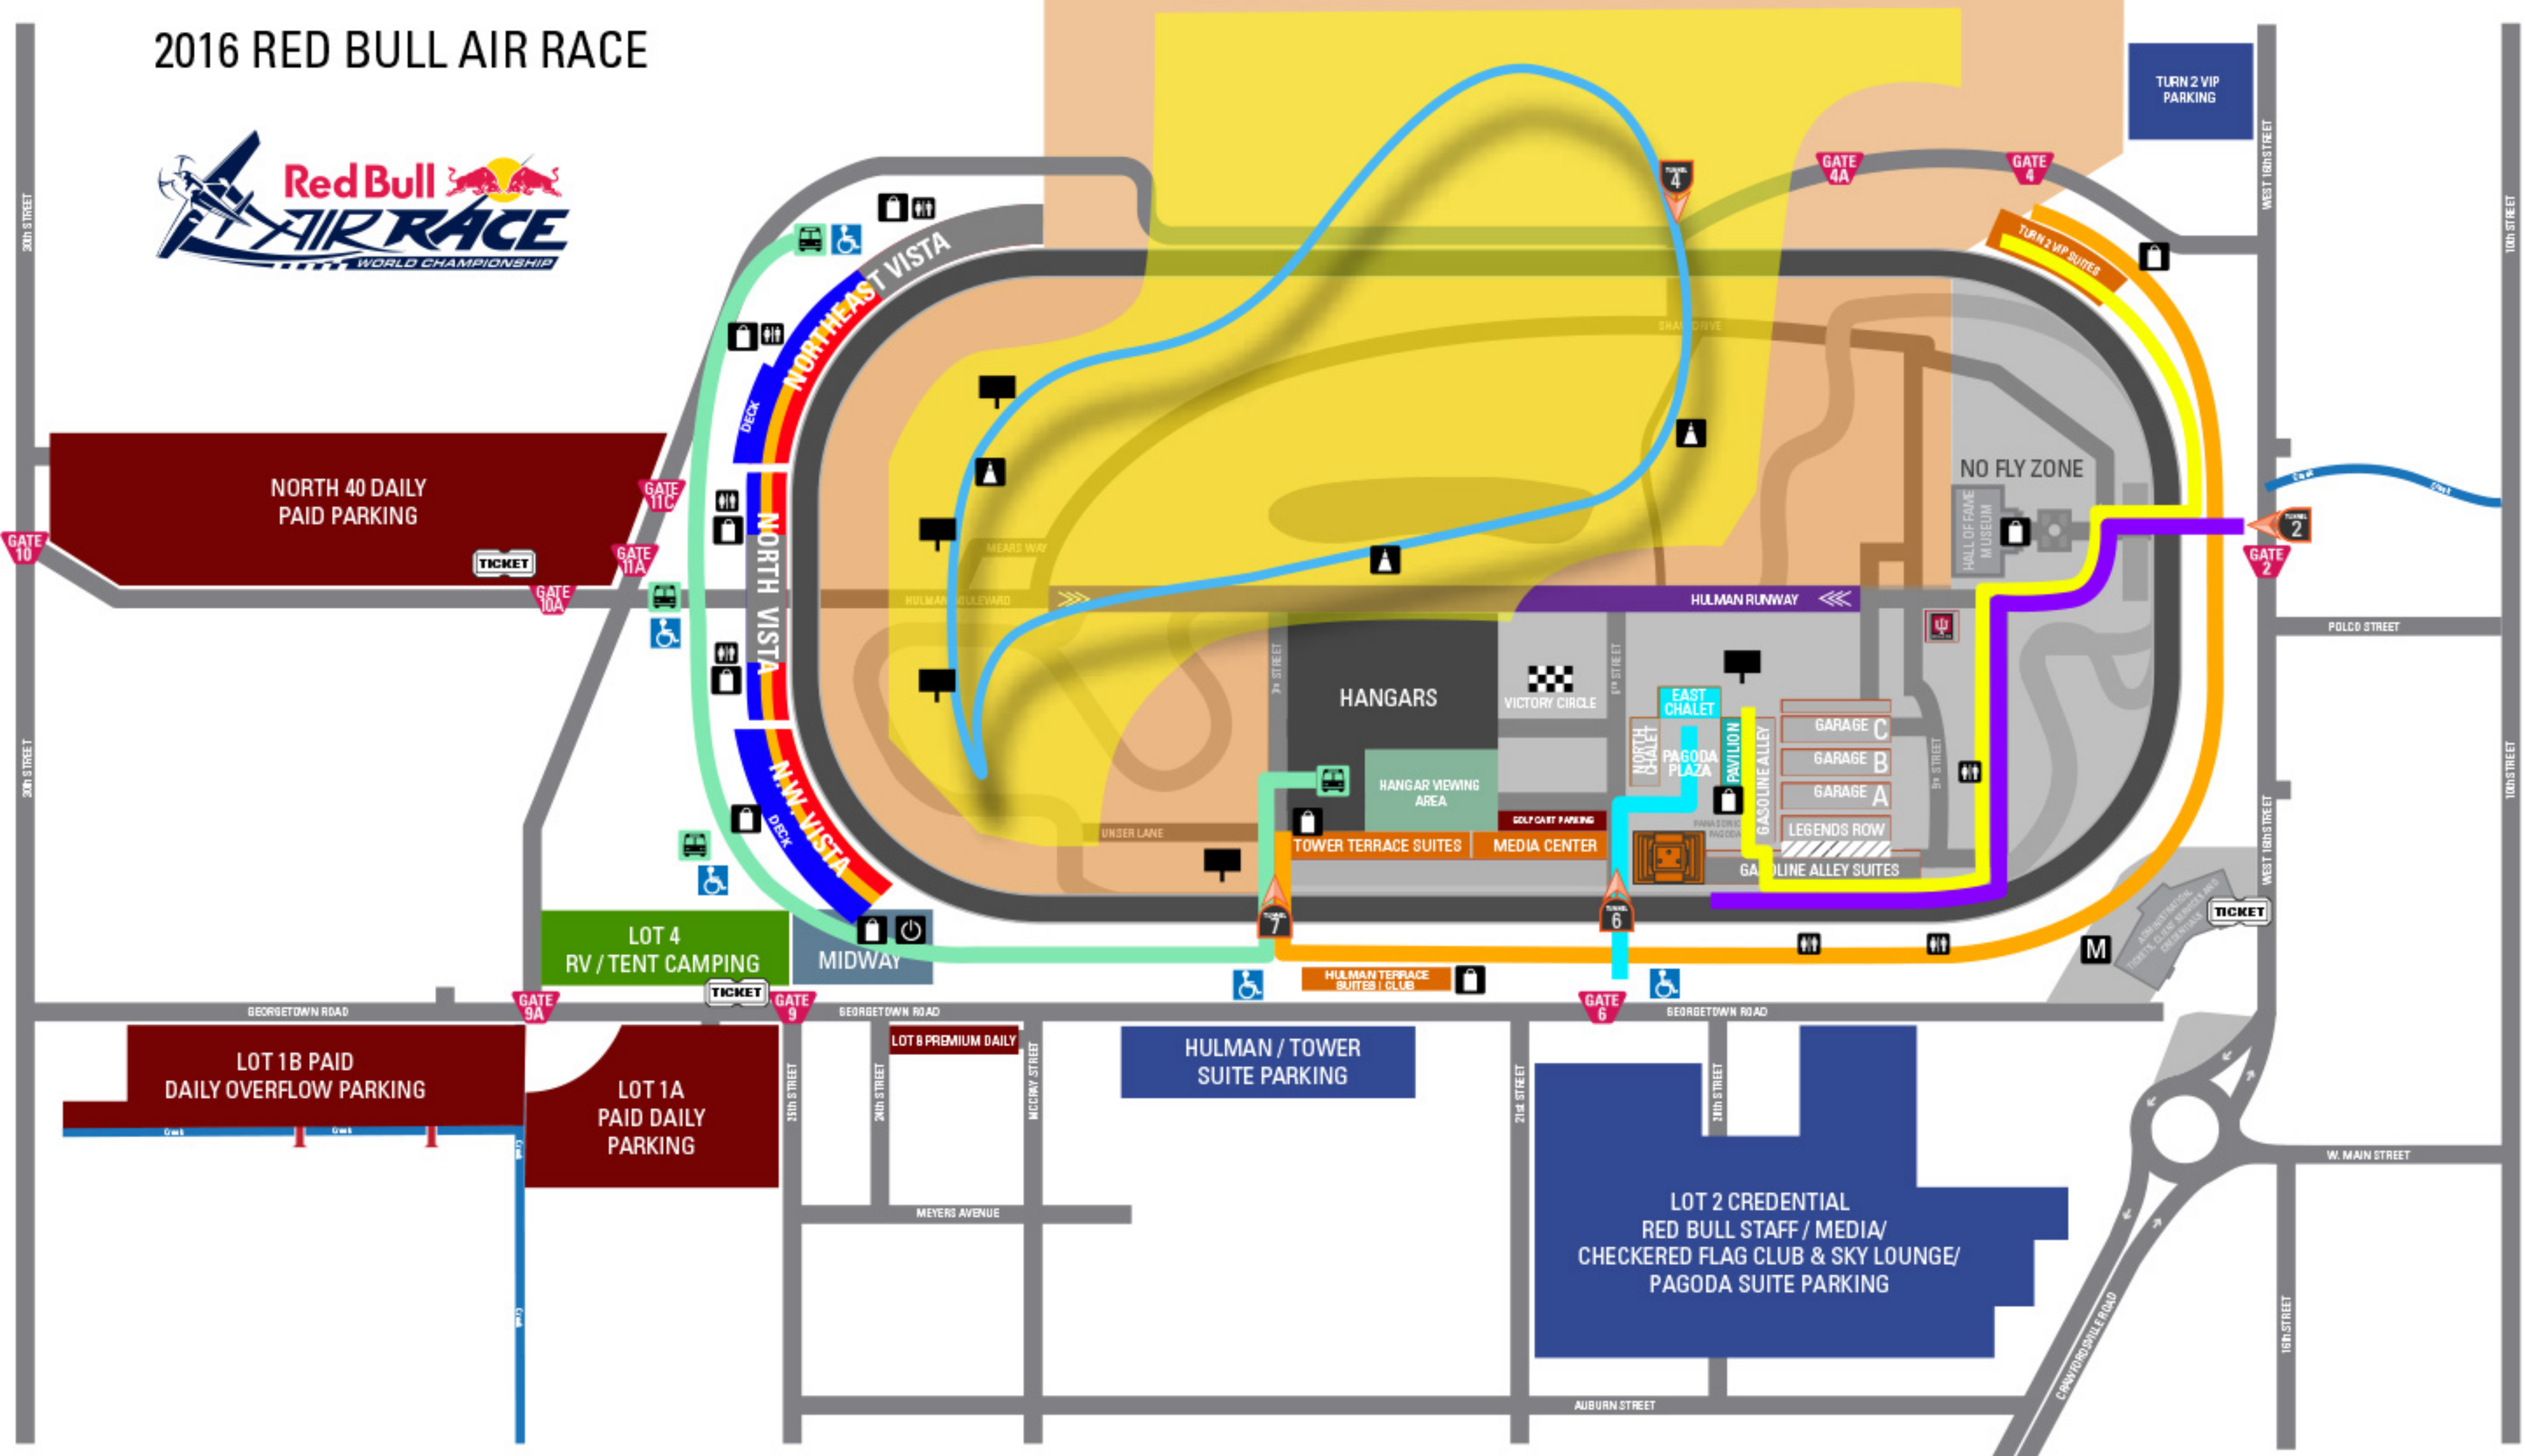

# 2016 RED BULL AIR RACE

- |                   |                 |                                                                   |                          |                                      |                      |
|-------------------|-----------------|-------------------------------------------------------------------|--------------------------|--------------------------------------|----------------------|
| Reserved Tier 1   | Open Gates      | Race Box<br><small>*No access permitted during flight ops</small> | Sky Lounge               | VIP Carts/Shuttle Route (GATE 4-7)   | ADA Shuttle Stations |
| Reserved Tier 2   | Video Screen    | No Spectator Zone<br><small>*Staff Only</small>                   | Sky Lounge Shuttle Route | Vendor Cart Route                    | Golf Cart Parking    |
| General Admission | Toilets         | Aerial Race Track                                                 | Checkered Flag Club      | Hangar Viewing Area Route            | No Vehicle Access    |
| Daily Parking     | Activation Zone | No Fly Zone                                                       | Suites/VIP Areas         | Gate 2 - 4th Street - Pit Lane Route | Air Gates            |
| Camping Lots      | Merchandise     | Air Strip                                                         | Suites/VIP Parking       | Hangar Viewing Area Shuttle Stations | Media Accreditation  |